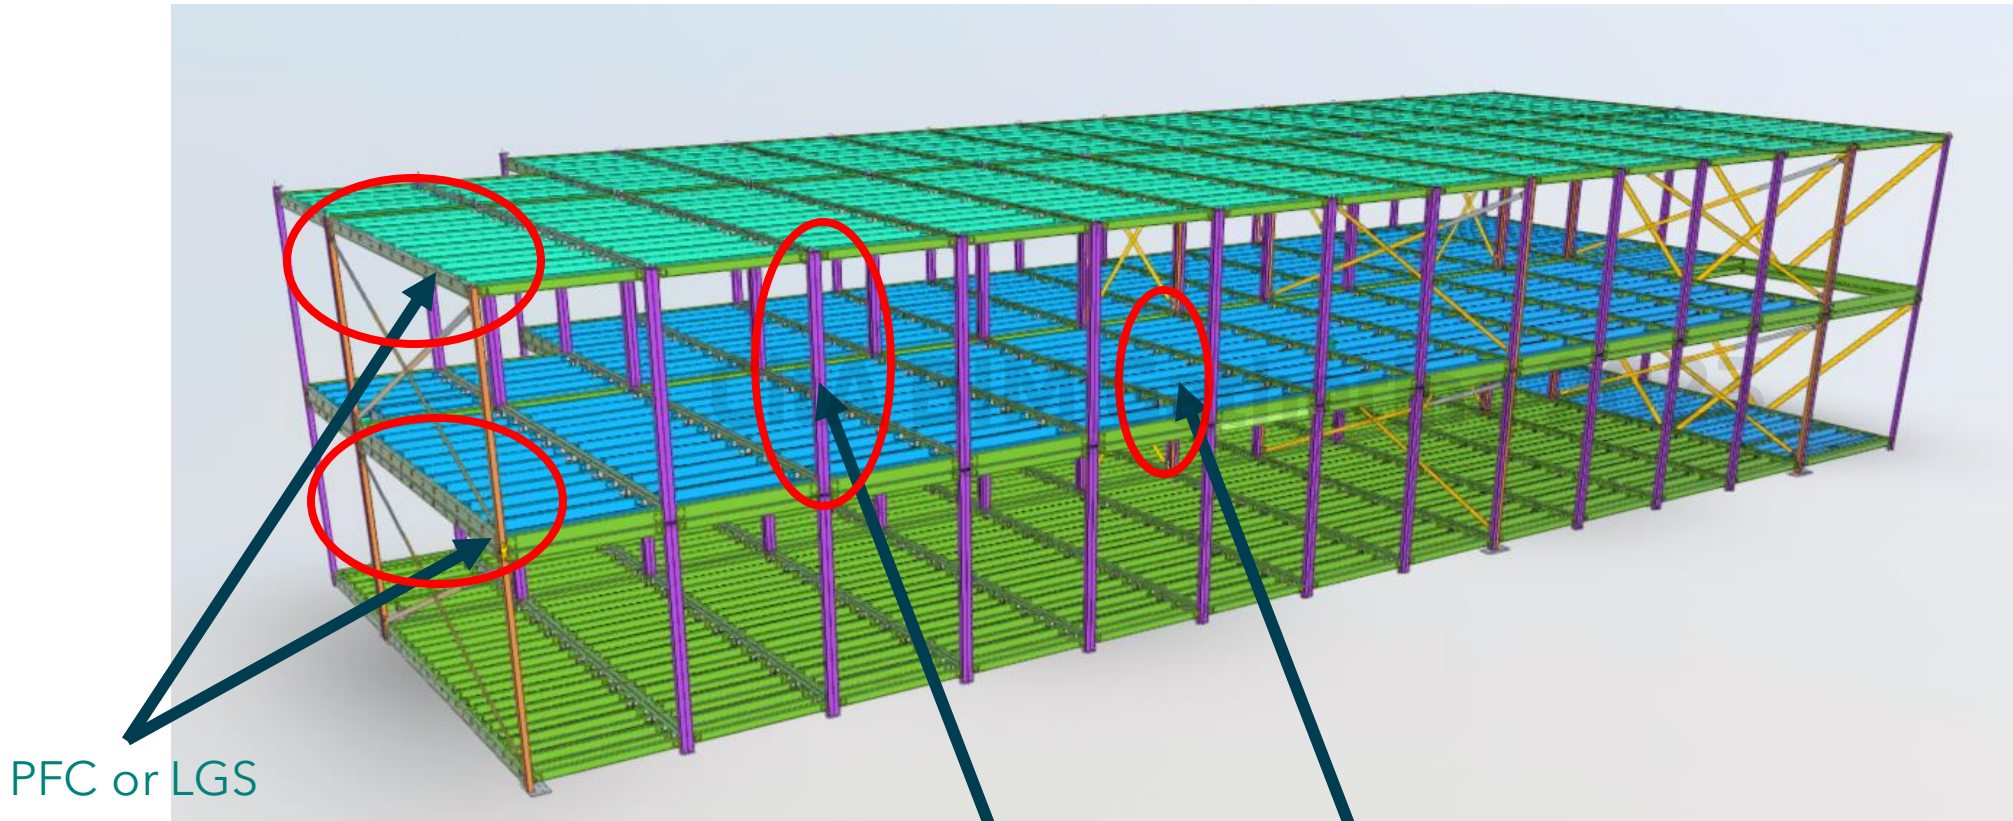

CITA BIM Gathering 2023

WITH CDE

2D Concept

3D Model

CitA BIM Gathering 2023
Digital Twin

MODULE CORNER POST SYSTEM

LIGHT GAUGE STEEL WALL PANELS

89mm
150MM
300MM