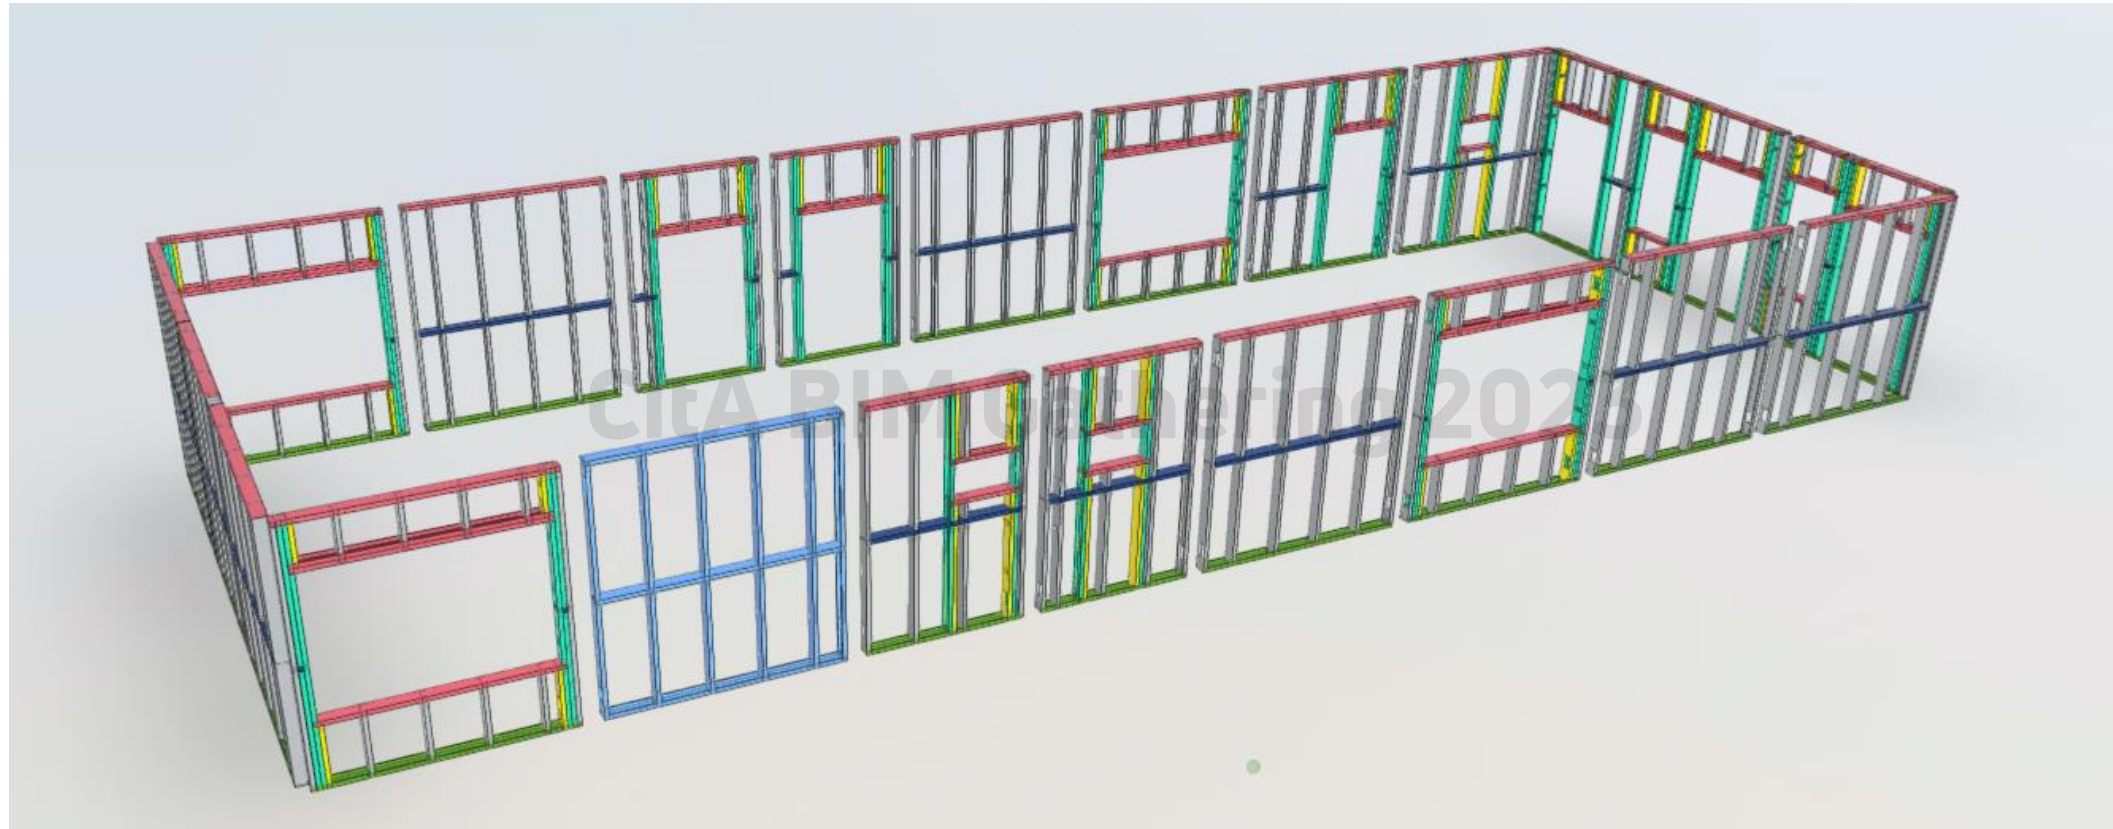

CITA BIM Gathering 2023

WITH CDE

2D Concept

3D Model

CitA BIM Gathering 2023
Digital Twin

MODULE CORNER POST SYSTEM

LIGHT GAUGE STEEL WALL PANELS

89mm
150MM
300MM