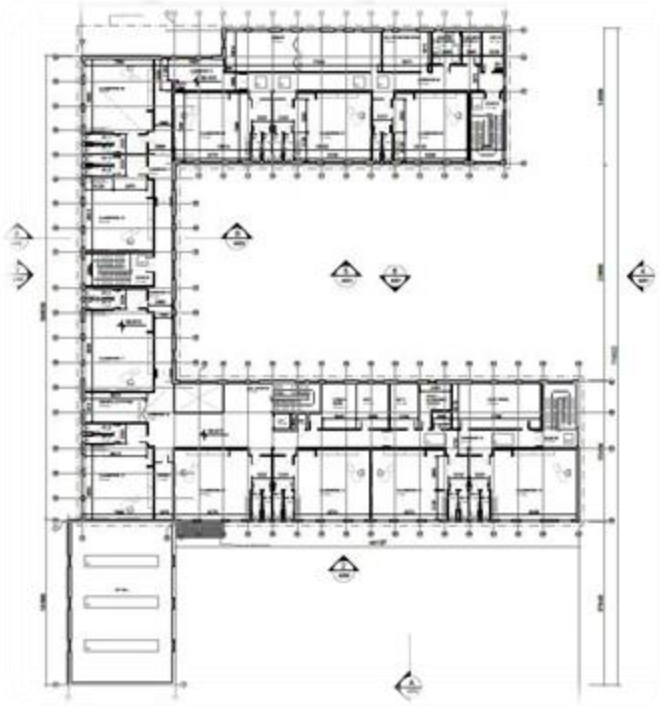

CITA BIM Gathering 2023

WITH CDE

2D Concept

3D Model

CitA BIM Gathering 2023
Digital Twin

MODULE CORNER POST SYSTEM

LIGHT GAUGE STEEL WALL PANELS

89mm
150MM
300MM