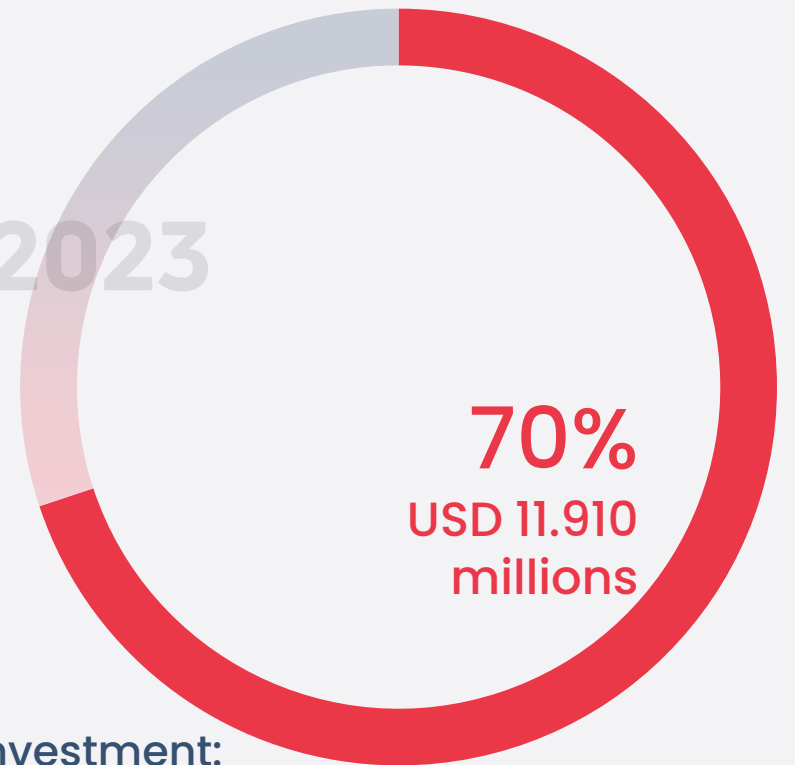

CitA BIM Gathering 2023

BIM Observatory of public projects

2013 - 2020

1.990
tenders

CitA BIM Gathering 2023

Ministry of Public Works

Ministry of Health

Judiciary Power

BIM Observatory of public projects

Tenders with BIM requirement

CitA BIM Gathering 2023

N=1.990

Total investment:
USD 17 billion

Public Tenders with BIM

BIM Fórum Chile

Presidential Announcement