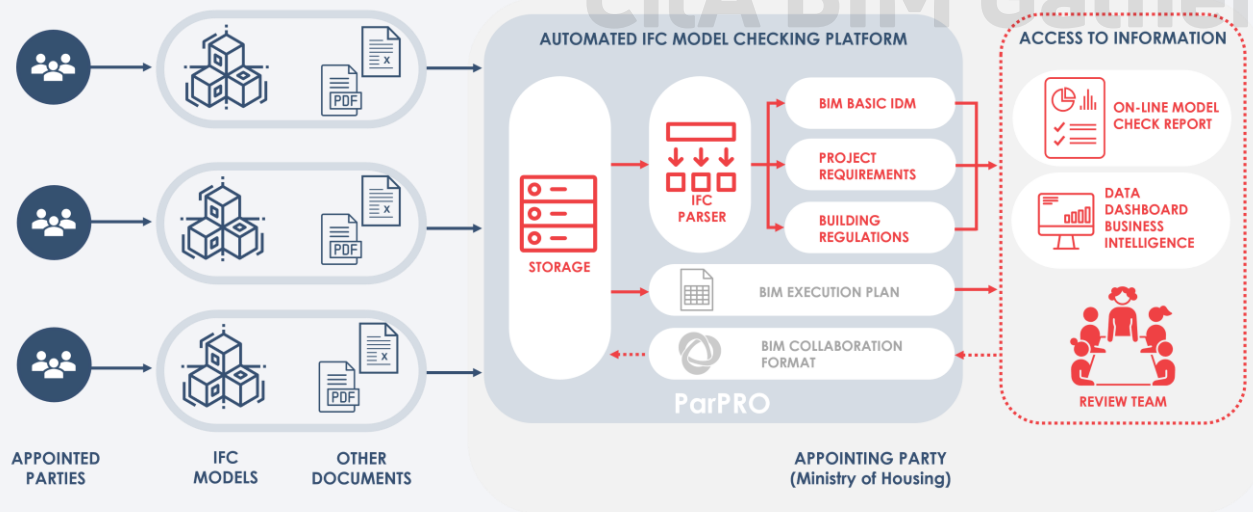

Latin-American governments BIM Network

Objective:

Increasing productivity of the construction industry through digital transformation, accelerating BIM implementation national programs through collaborative work that promotes common guidelines and favors trade and knowledge exchange in the region.

8

Governments
Argentina, Brazil,
Chile, Colombia,
Costa Rica,
Mexico, Peru and
Uruguay

Guía Planbim – BID

Guide for the implementation of BIM at the pilot level in public construction projects

CitA BIM Gathering

Download: bit.ly/44wuxuv

PARPro: Automated Project Review Platform

- Uses interoperable formats
- Speeds up reviews
- No need to purchase licenses
- Users don't need to know BIM
- Integrated to Ministry systems
- Proof of concept for possible future building permits system integration