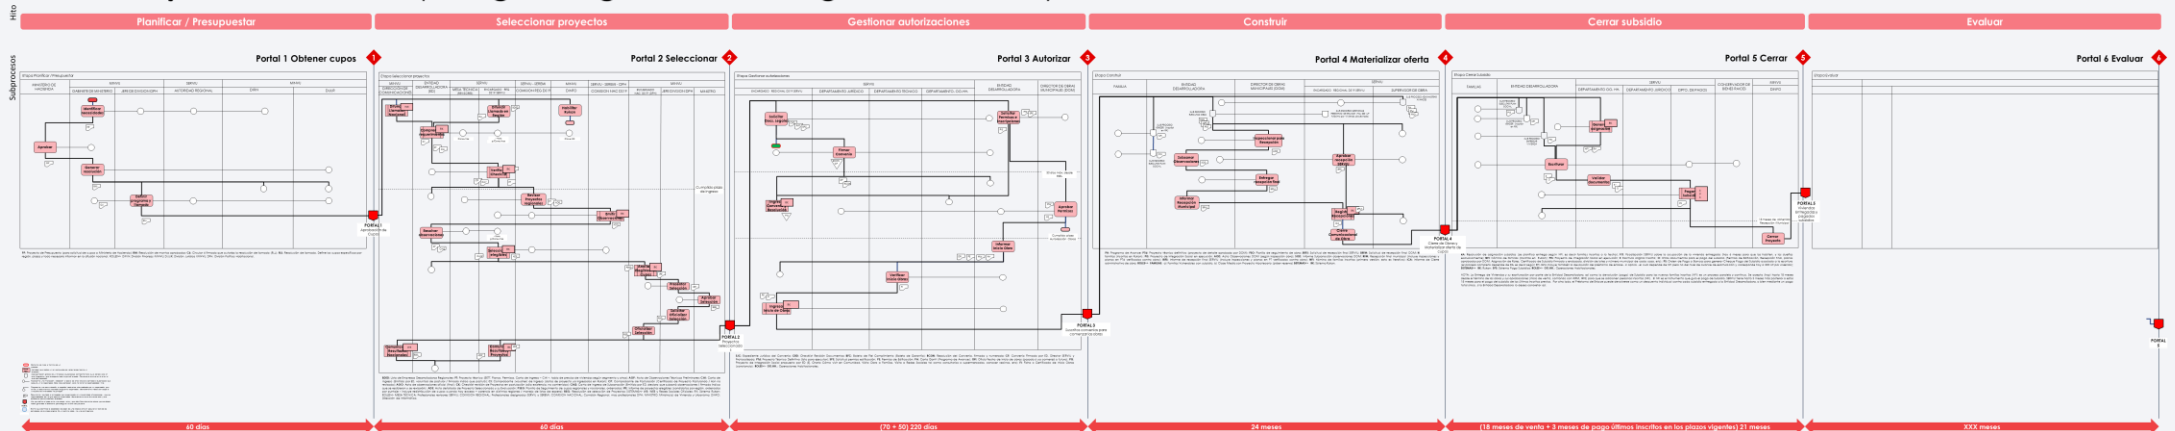

TEAM:

5 to 10 people
100% dedication

Constant collaboration and communication

- **Working Groups:**
 - BIM Standard for Public Projects
 - Mibim Maturity Matrix
 - Roles matrix
 - BIM EIRs
-
- **Communication**
 - Seminars
 - Workshops
 - Newsletter and social networks
 - Webinars

CitA BIM Gathering 2023

Standardization

CitA BIM Gathering 2023

2

Processes standardization

Standardized Requests for Information (EIRs)

Processes Consistent with BIM

CitA BIM Gathering 2023

Proceso Ejecución de la Tipología Programa de integración social y territorial DS19

BIM Standard for Public Projects 2019

Base of 19 standardized EIRs from
ministries, Air force and Judiciary
Power:

- Antarctic Base
- Airports
- Subsidized housing
- Hospitals
- Bridges
- Educational centers
- Heritage buildings
- Sports venues
- Urban parks
- others