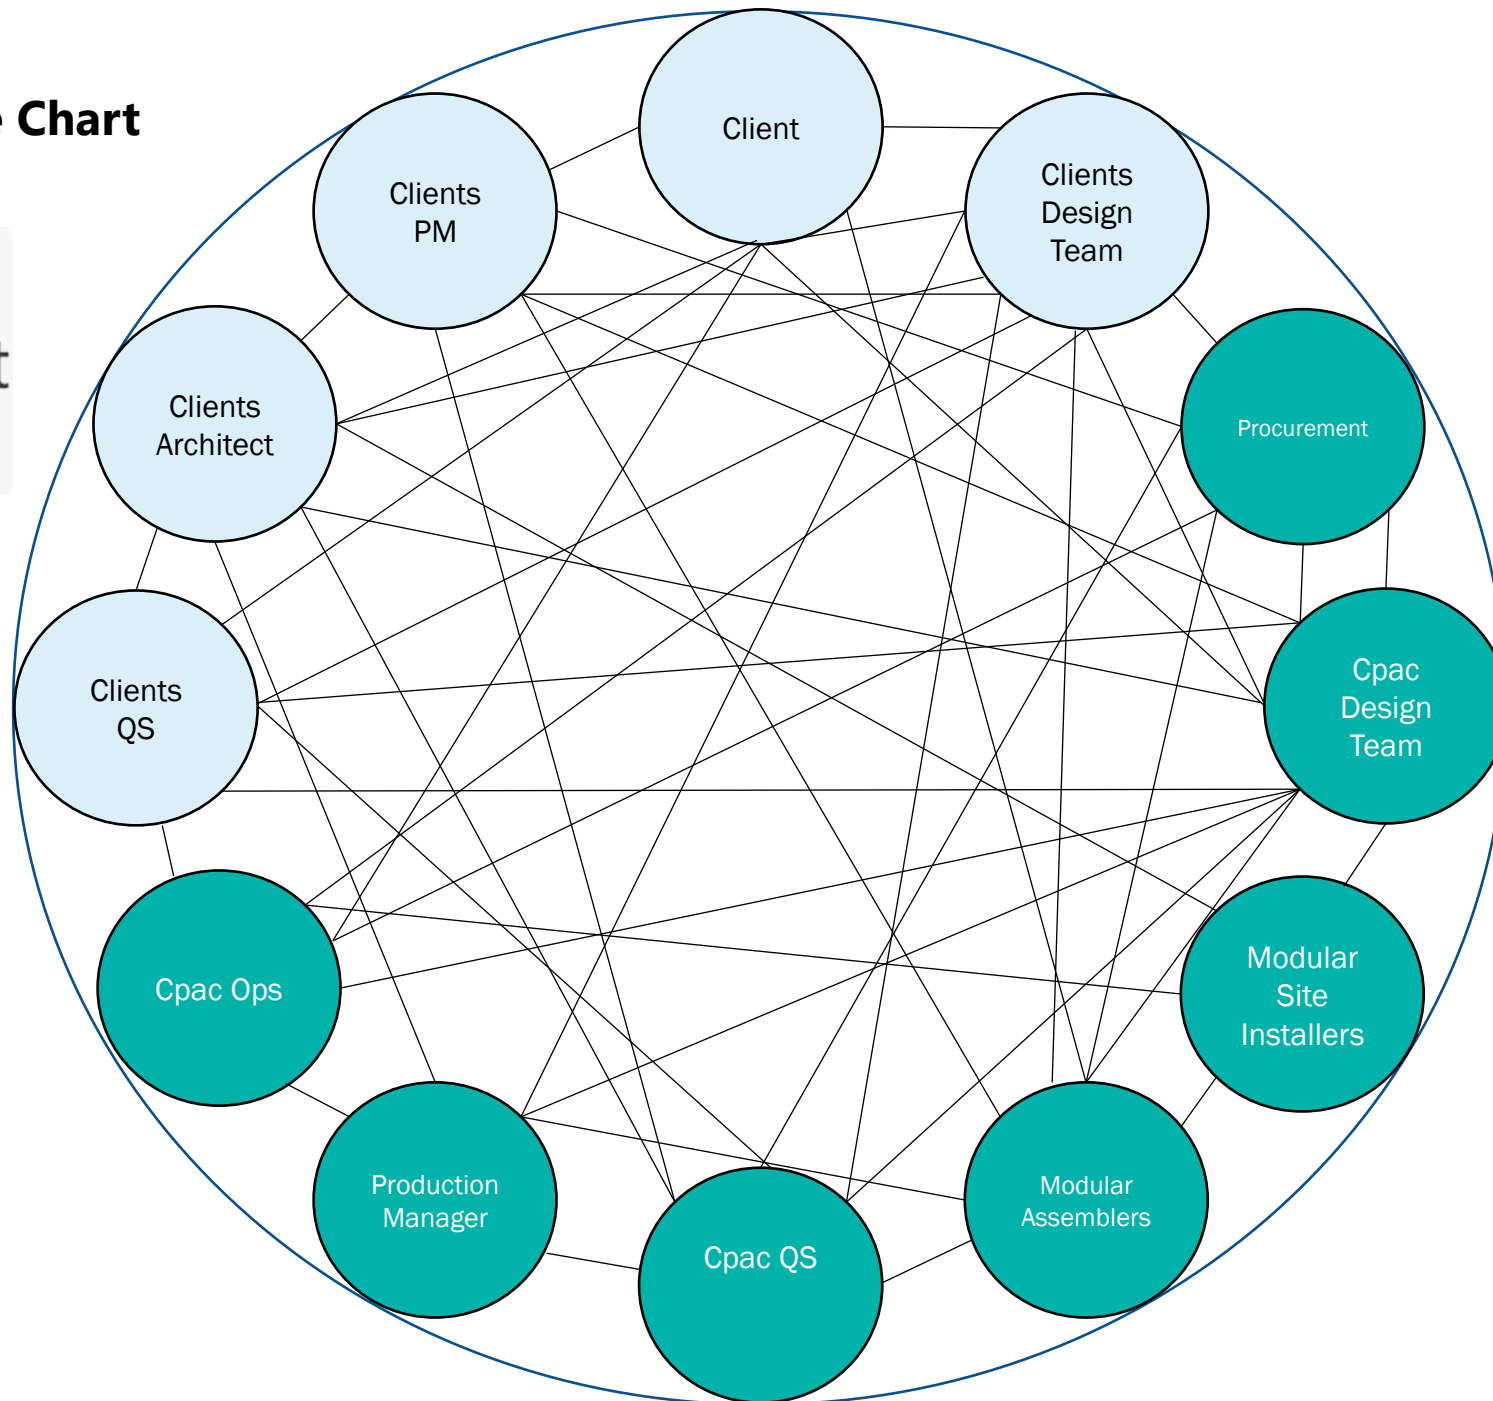

1-3  
Year  
Life

Jack Leg  
Cabins

## Our Digital Journey

4D **PLANNING**

# Pre CDE –Circle Chart