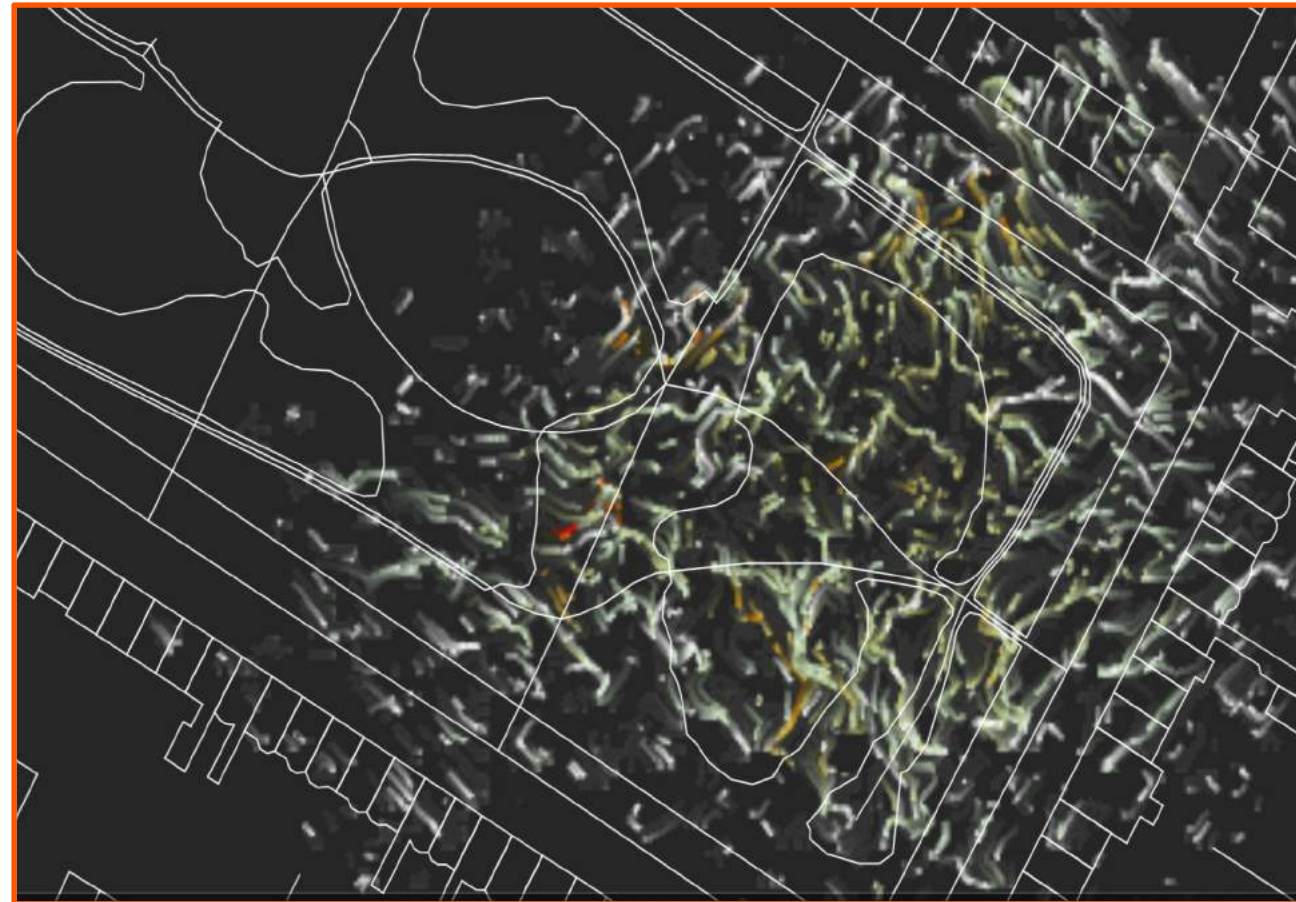

Heatmap & Flowmap

Heatmap Merrion Sq -12th April @13:00-13:30

Flowmap Merrion Sq -12th April @13:00-13:30