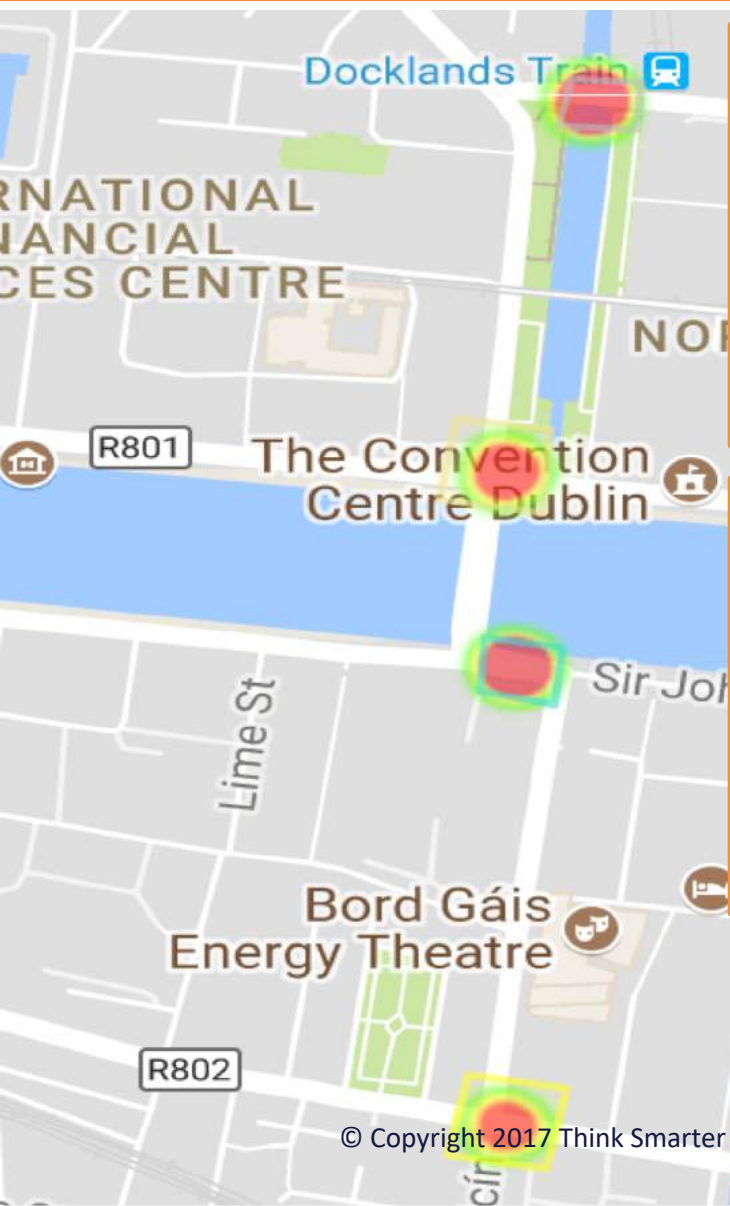

Comhairle Cathrach
Bhaile Átha Cliath
Dublin City Council

CONNECT
Networks of the Future

Advanced Footfall Analytics using IoT & WiFi in Dublin Today

Heatmap & Flowmap

Heatmap Merrion Sq -12th April @13:00-13:30