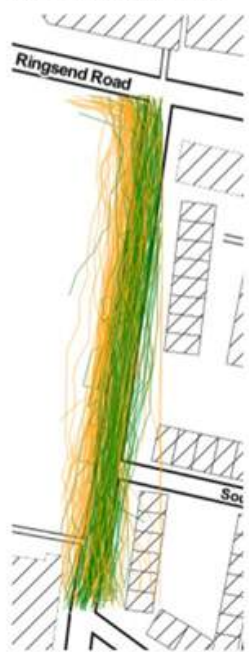

Flowmap Merrion Sq -12th April @13:00-13:30

Open Challenges

SBIR

HEATMAP OF CENTRAL DUBLIN

Heatmap showing the most popular cycling routes in the city centre.

1500
cyclists apply

500
cyclists accepted

3
Months of data collection
from Oct - Dec

470
cyclists collected data

573
annoyances recorded

DIRECTIONALITY

SEE.SENSE ROAD SURFACE SCORE

What's in the pipeline?

Types of Connectivity

LPWAN

Cellular