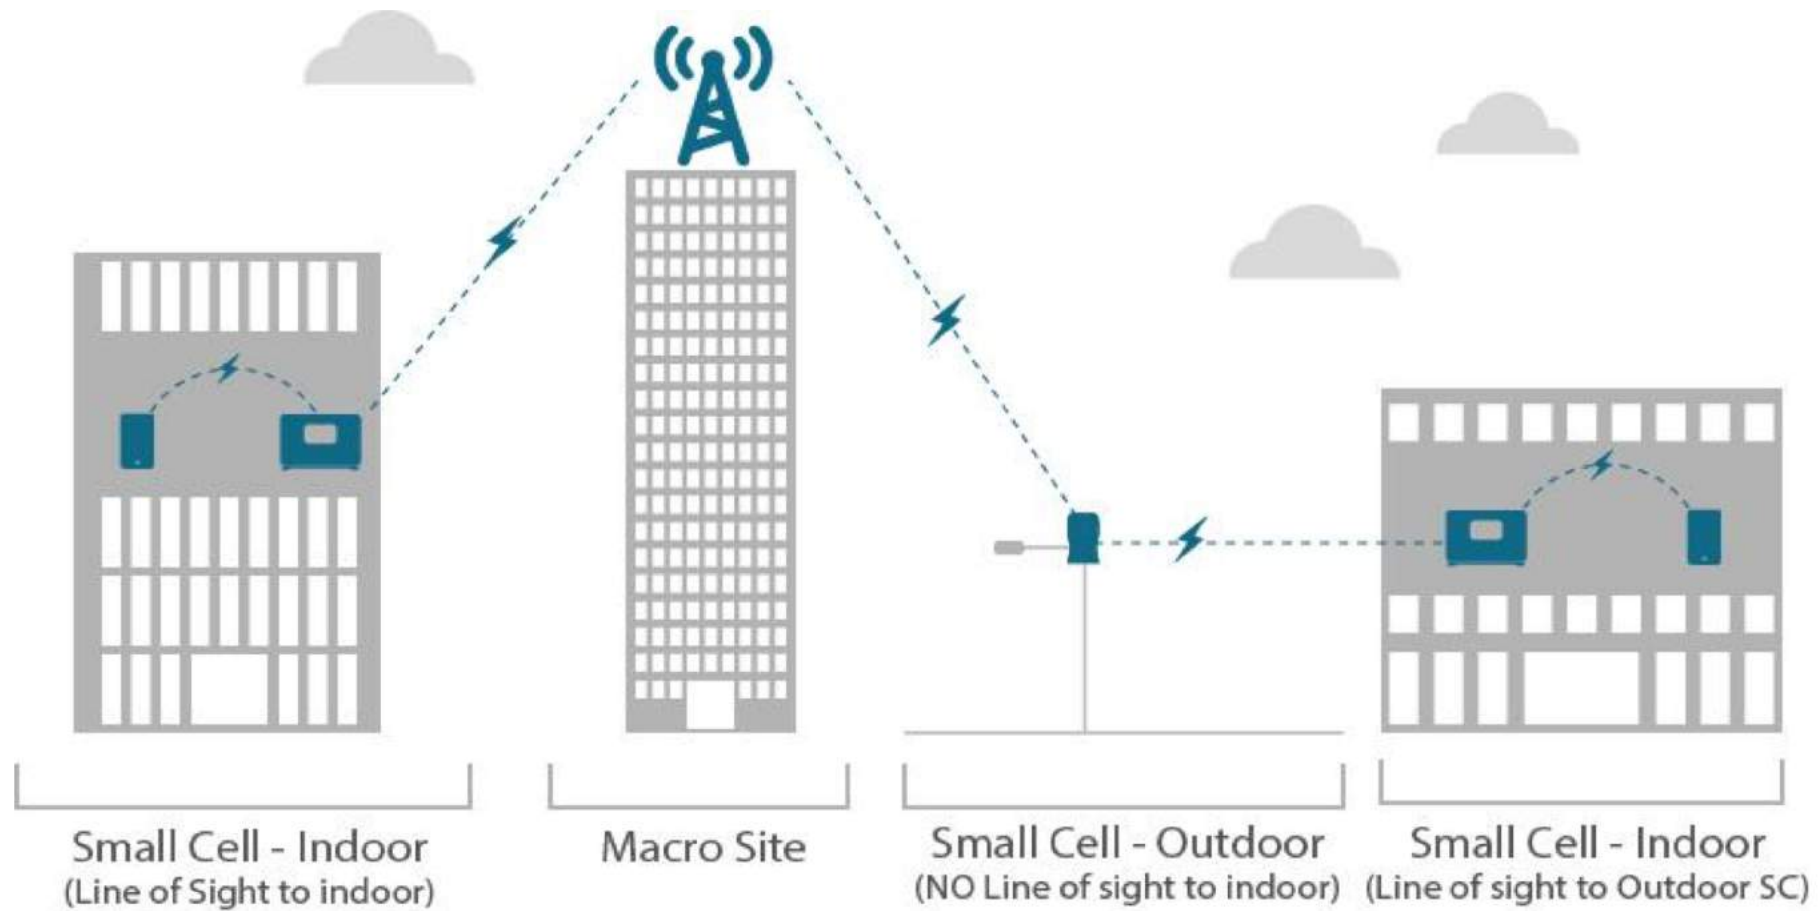

DENSE AIR

Mobile Networks Enhanced and Extended

Proven, Cost Effective
INDOOR
Network Penetration

Extending Network reach to
RURAL
Areas

Enabling High Performance
5G Connectivity in **URBAN**
Environments

A Neutral Host - Enhancing Multiple Carrier Connectivity
and Penetration through our **'MAGIC BOX'**
Solution

Smart Docklands - Small Cells

THE IRISH TIMES

Wed, May 2, 2018

Dublin's tallest office building will house 2,000 workers