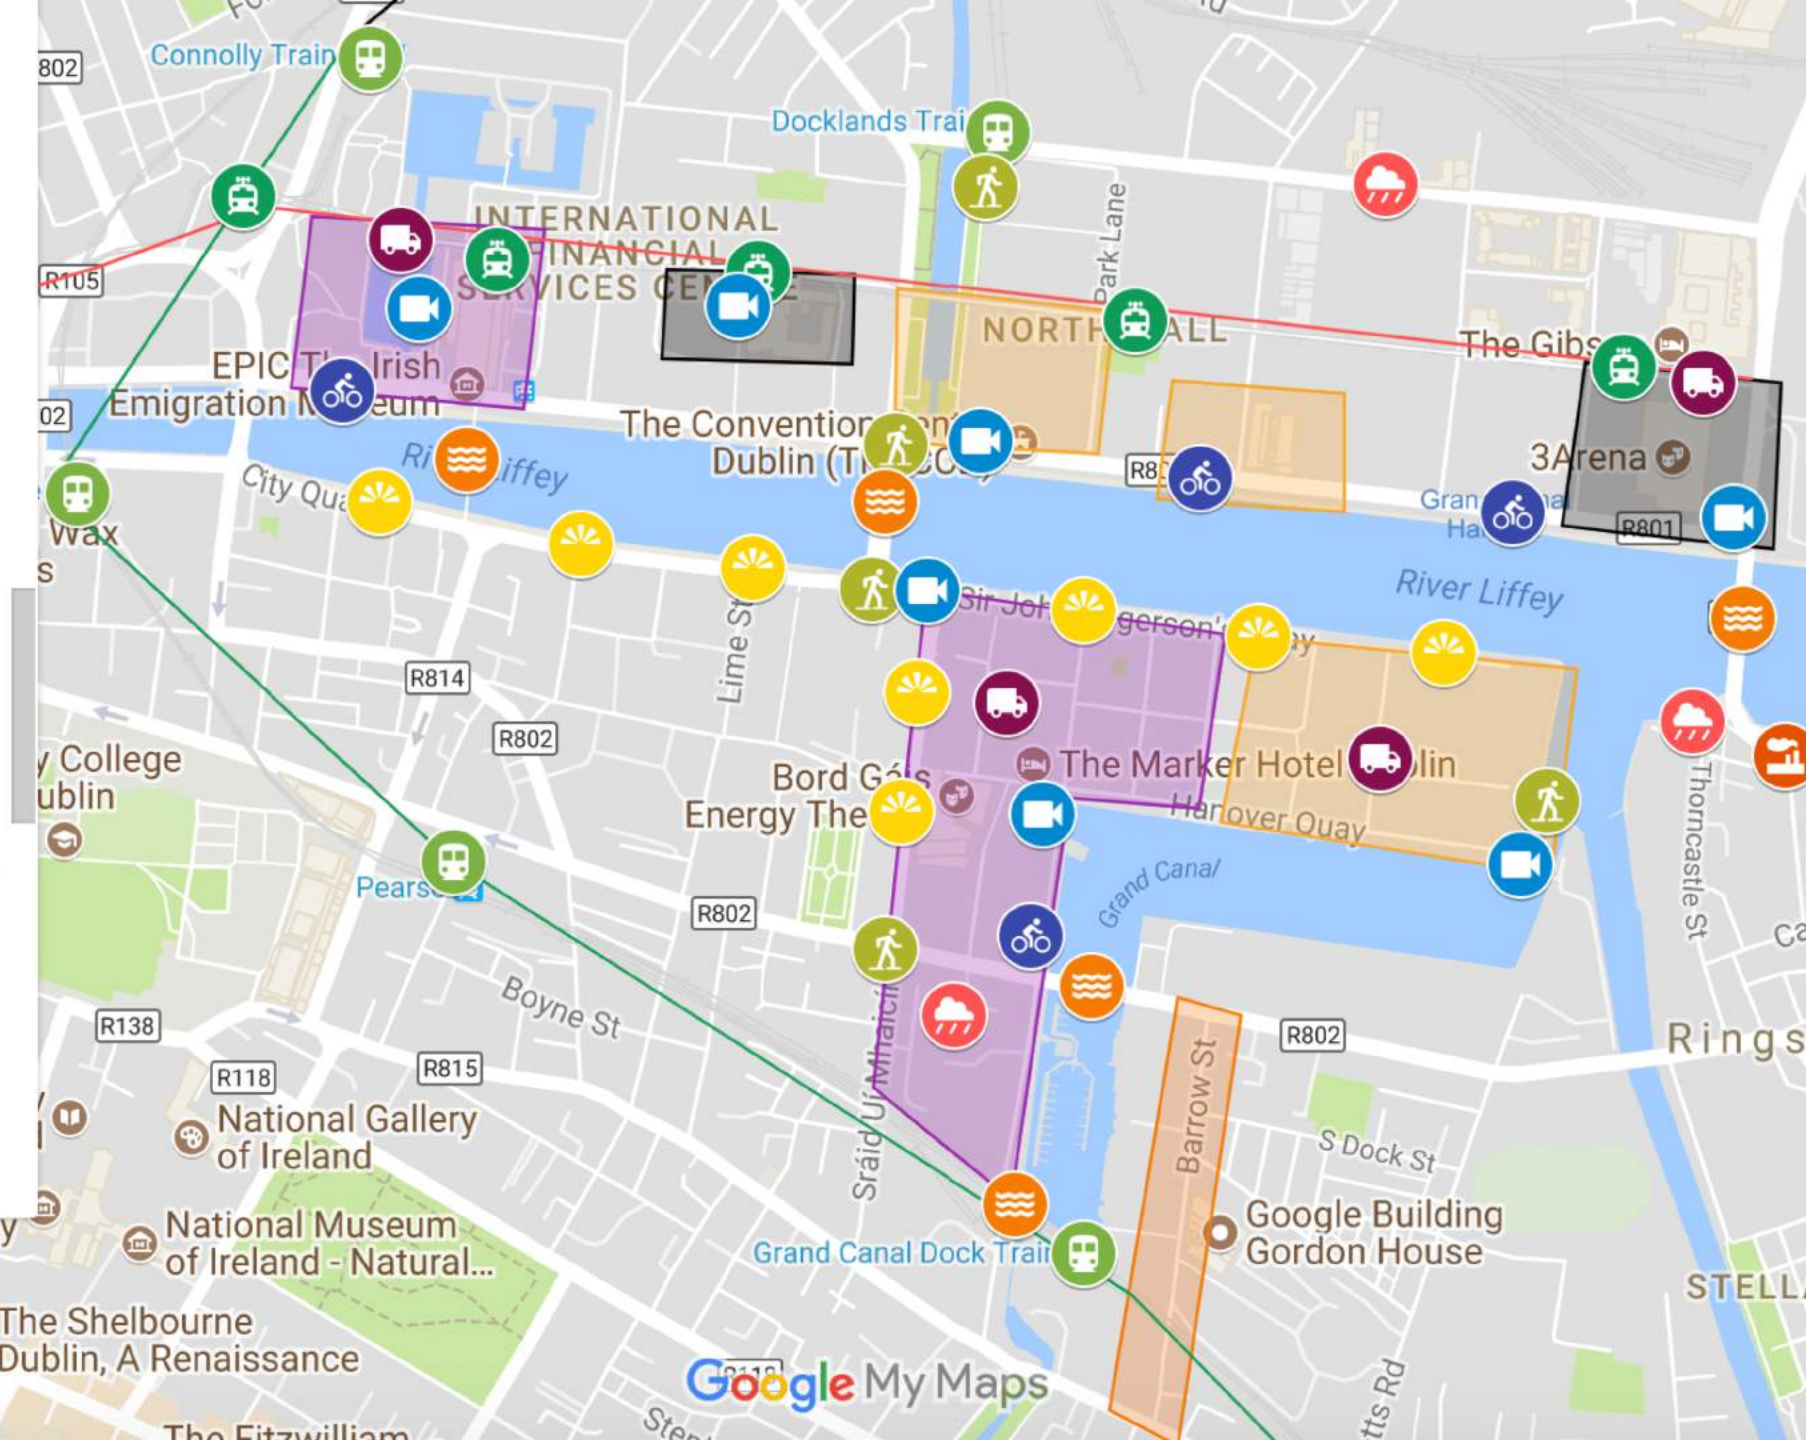

OVER 300 CHALLENGES
From Smart Docklands workshops

Master Use Case List

300+ Challenges

2 Year Workplan

2 Year Quarterly Master Workplan

DCC Project 1						
Enable Project 1						
DCC Project 2						

Key

 Individual styles

-  WiFi Beacon - Pedestrian Mo...
-  Luas Tram
-  Train Station
-  Camera Location
-  River Level Sensor
-  Rainfall Sensor
-  Dublin Bikes
-  Waste Management Optimis...
-  District Heating Energy Man...
-  Smart Street Lighting

Phase Zones

 Individual styles

-  Phase 1a - Grand Canal Squa...
-  Phase 1b - CHQ
-  Phase 2b - NCI Square

Engagement

CALLING ALL START-UPS & INNOVATORS

- 1 ATTEND ONE OF OUR MEET SMART DUBLIN EVENTS
- 2 OPEN DATA. TELL US WHAT DATA WOULD BE USEFUL FOR YOU