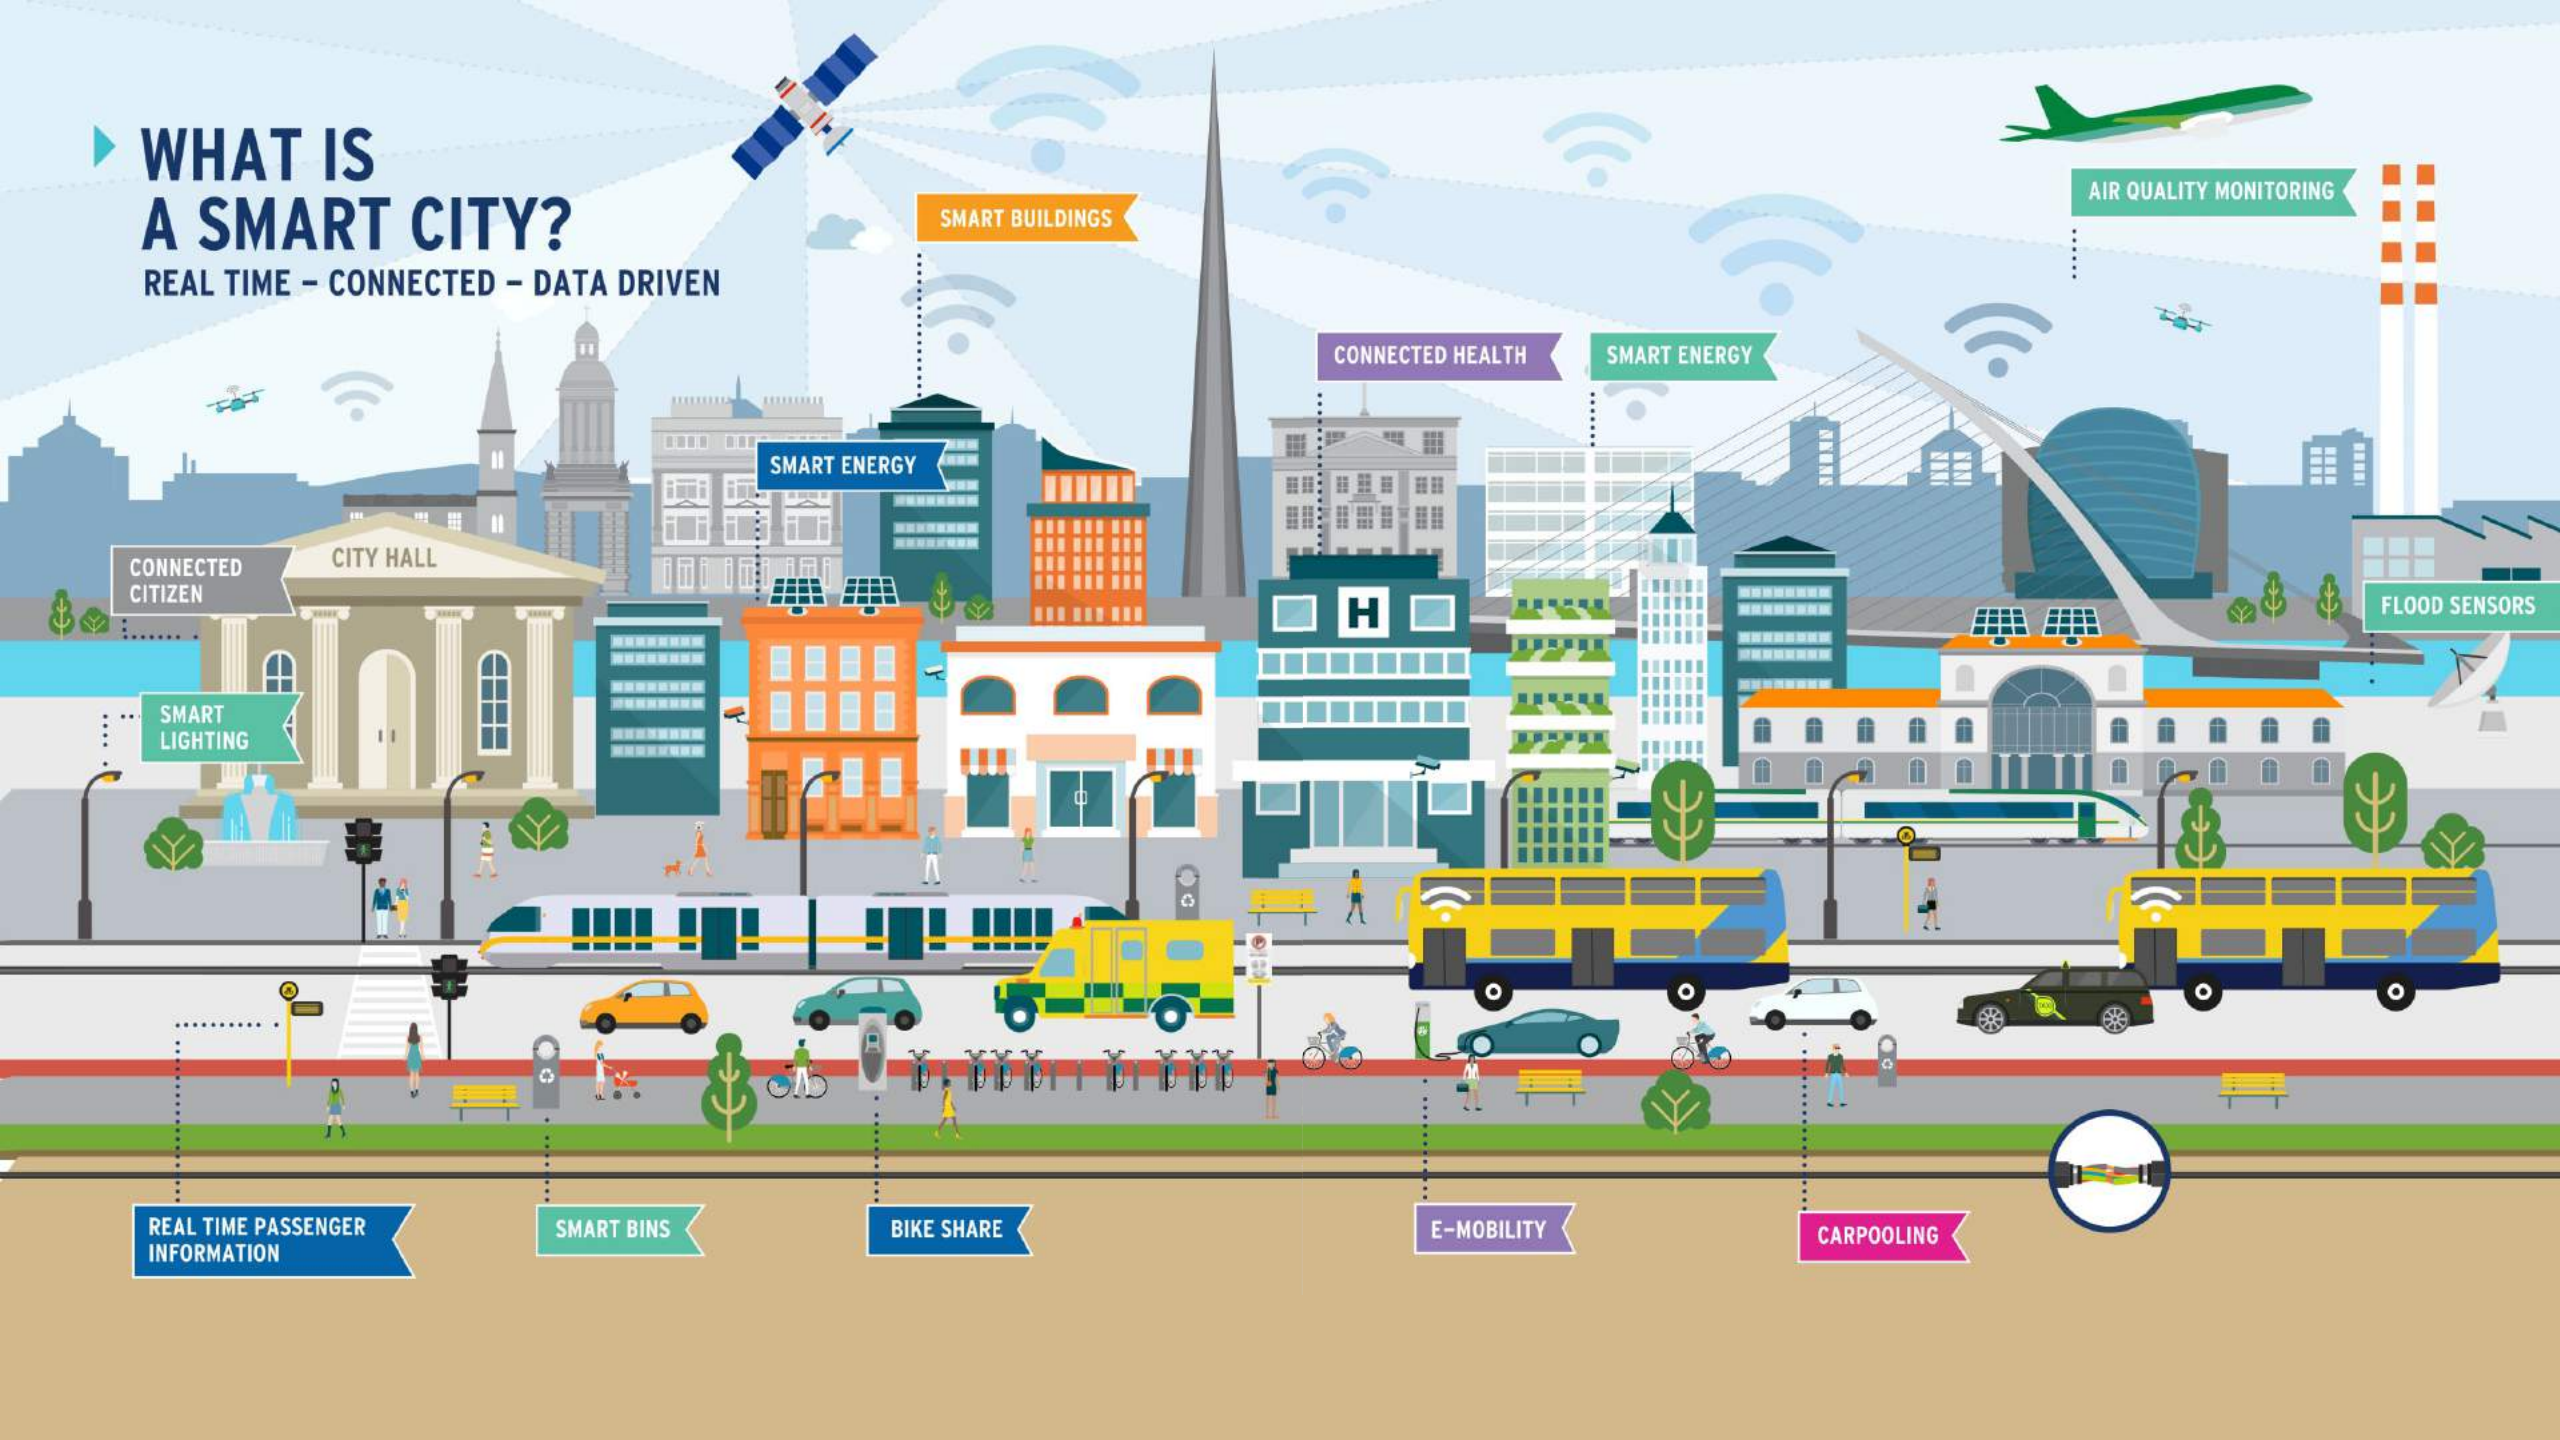

A Smart City is about

creating efficiency

to

improve how a city functions

WHAT IS SMART DUBLIN?

IT IS AN INITIATIVE OF THE **FOUR DUBLIN LOCAL AUTHORITIES** TO ENGAGE WITH SMART TECHNOLOGY PROVIDERS, RESEARCHERS AND CITIZENS TO SOLVE CHALLENGES AND IMPROVE CITY LIFE.

▶ WHAT IS A SMART CITY?

REAL TIME - CONNECTED - DATA DRIVEN

SMART BUILDINGS

AIR QUALITY MONITORING

CONNECTED HEALTH

SMART ENERGY

SMART ENERGY

CONNECTED CITIZEN