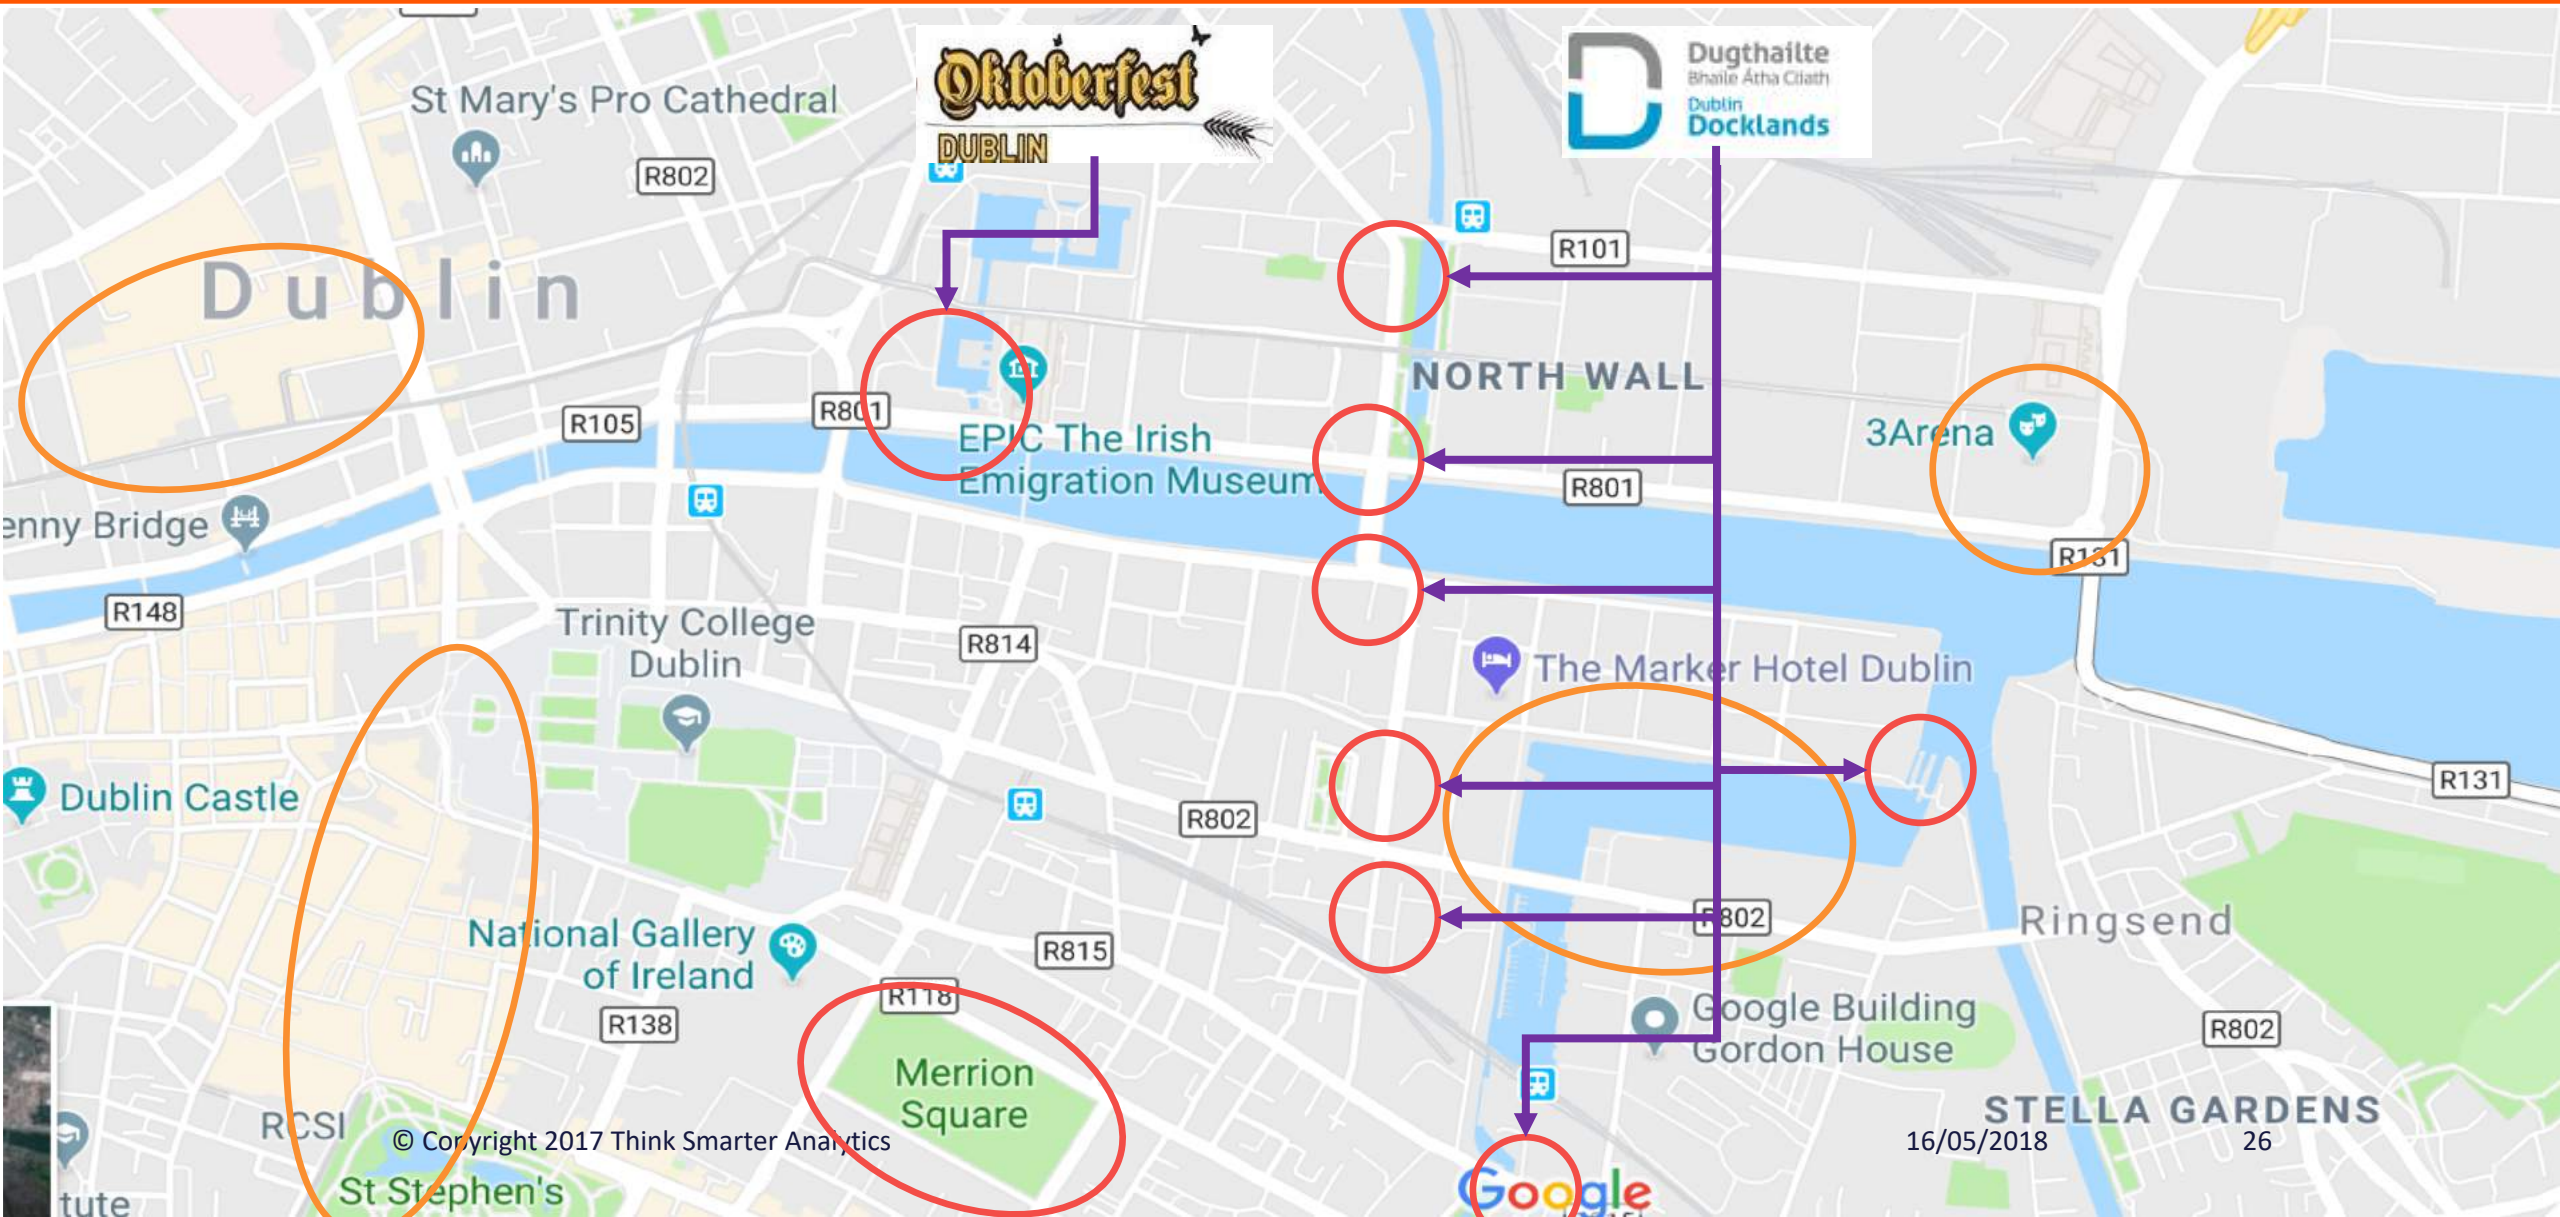

Comhairle Cathrach
Bhaile Átha Cliath
Dublin City Council

CONNECT
Networks of the Future

Advanced Footfall Analytics using IoT & WiFi in Dublin Today

Heatmap & Flowmap

Heatmap Merrion Sq -12th April @13:00-13:30