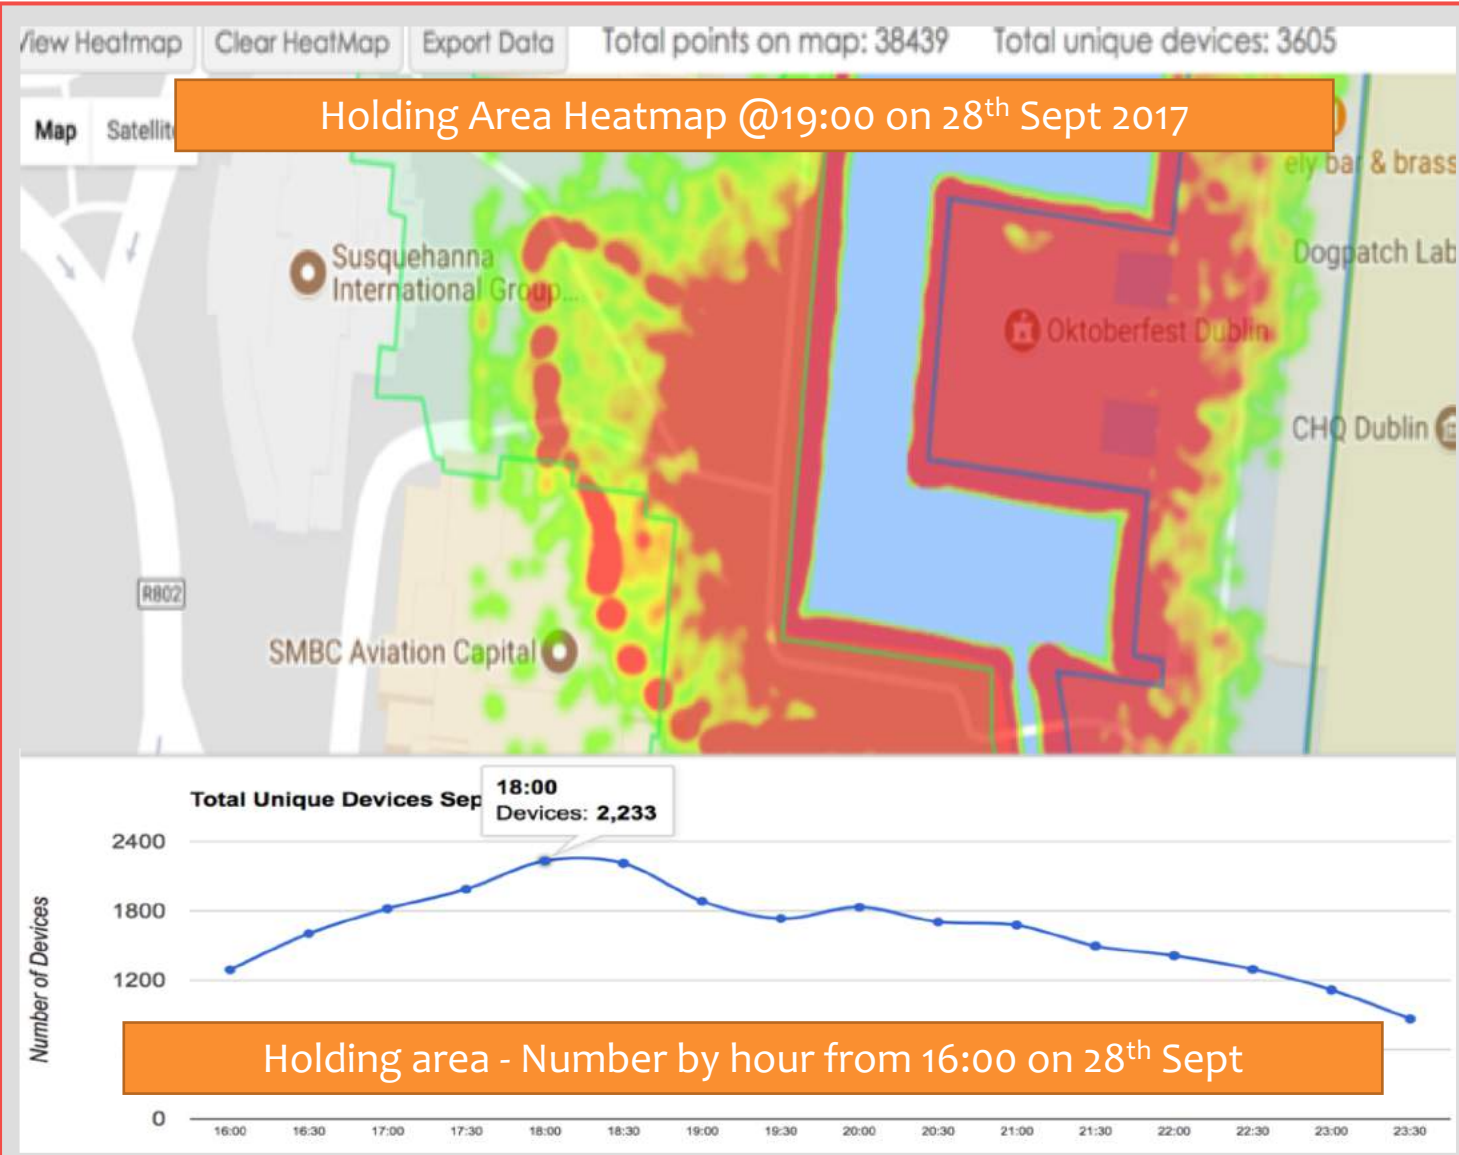

What's been done so far?

“The most connected building
in the world”

60,000
sq ft **BUILDING**

1 MILLION
DATA POINTS
generated every day

10,000+
SENSORS
intuitively control
movement, light,
temperature, CO2, UV,
room and power usage

Comhairle Cathrach
Bhaile Átha Cliath
Dublin City Council

CONNECT
Networks of the Future

Advanced Footfall Analytics using IoT & WiFi in Dublin Today

Heatmap & Flowmap

Heatmap Merrion Sq -12th April @13:00-13:30