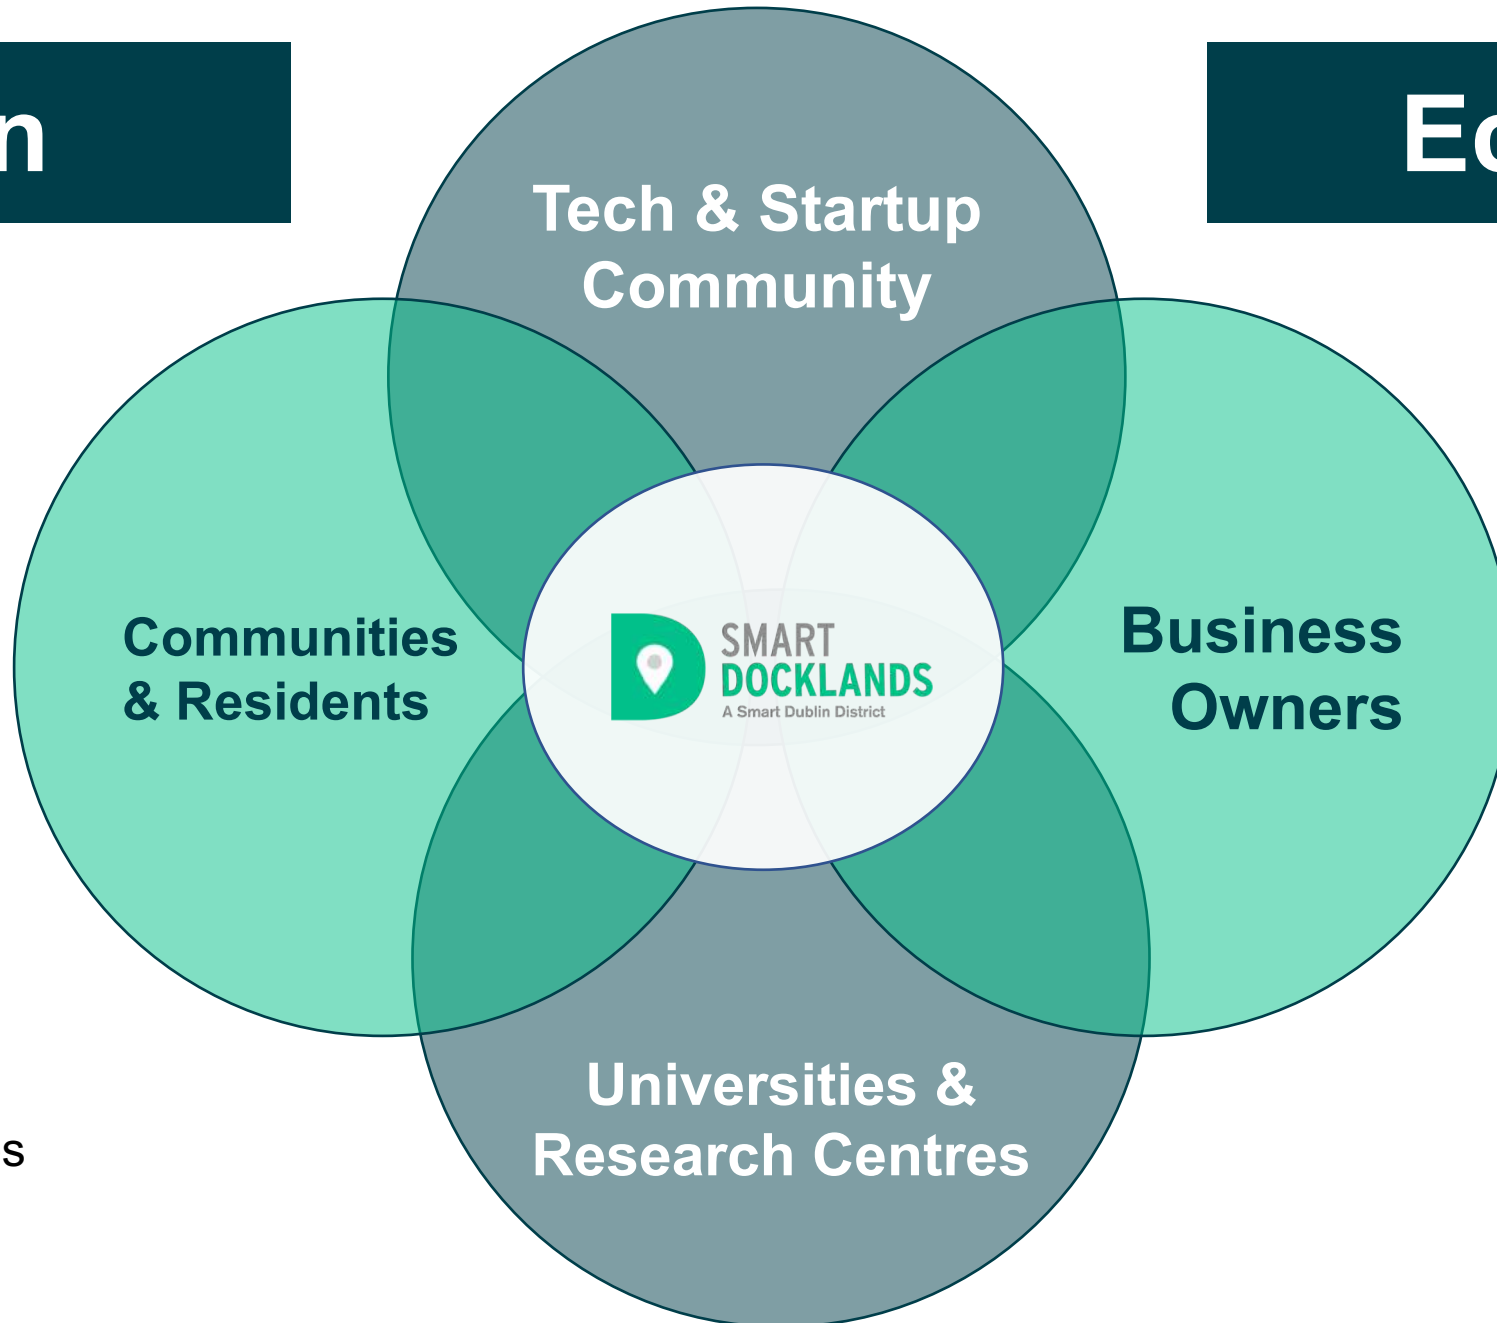

Innovation

Ecosystem

- Ideas/Challenges
- Innovation