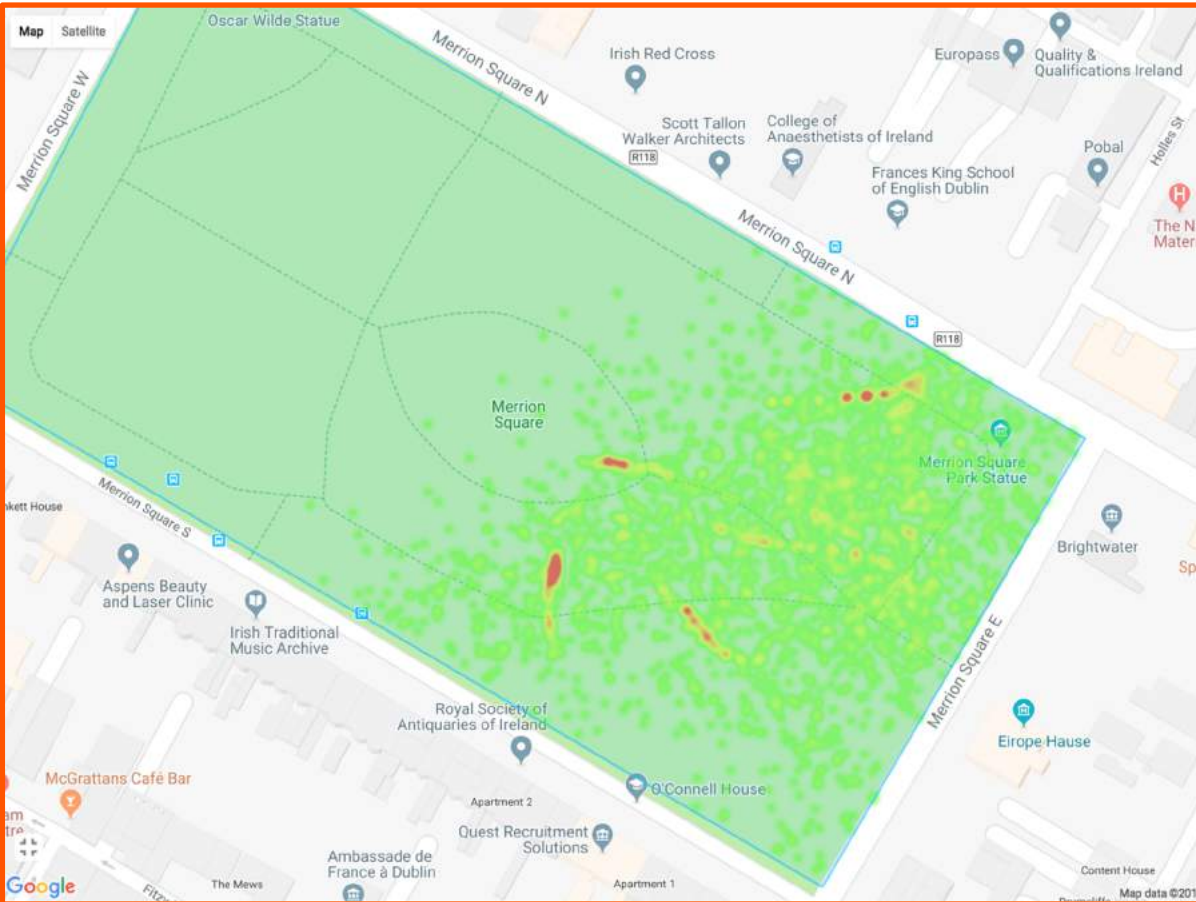

Comhairle Cathrach
Bhaile Átha Cliath
Dublin City Council

CONNECT
Networks of the Future

Advanced Footfall Analytics using IoT & WiFi in Dublin Today

Heatmap & Flowmap

Heatmap Merrion Sq -12th April @13:00-13:30

Flowmap Merrion Sq -12th April @13:00-13:30

Open Challenges

SBIR

HEATMAP OF CENTRAL DUBLIN

Heatmap showing the most popular cycling routes in the city centre.

1500
cyclists apply

500
cyclists accepted

3
Months of data collection
from Oct - Dec